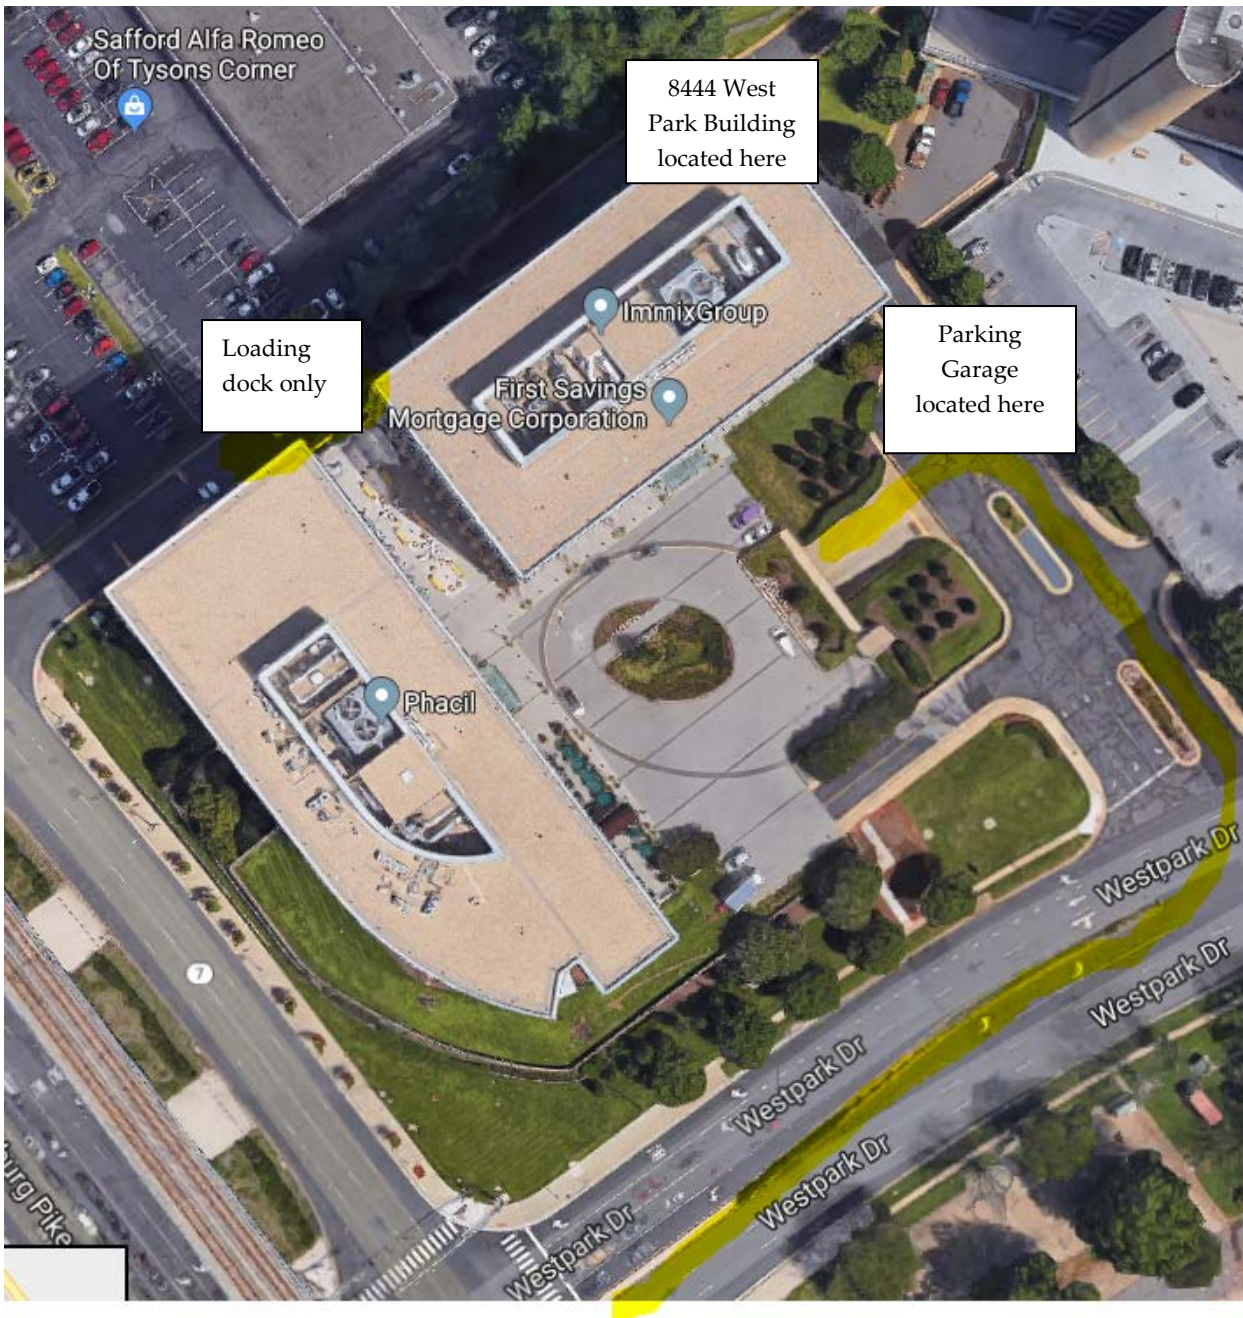

## Directions to Sullivan Bruyette Speros & Blayney

### Parking Directions

(highlighted in yellow)

After entering the underground parking garage (P1) turn right and look for the 8444 elevator lobby entrance. Sullivan Bruyette Speros & Blayney are located on the 6th floor.

## Metro Directions

(highlighted in blue)

When you get off **Greensboro station (silver line)**, exit out of the North Entrance on to Leesburg Pike Rd. and turn right on to West Park Dr.

After turning right on to West Park Dr., you should see a set of stairs to climb and the 8444 West Park building will be straight across.